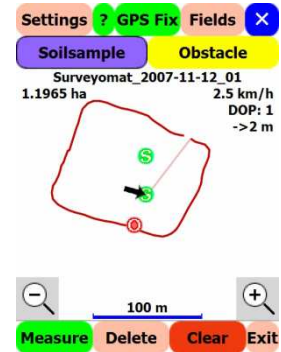

# The F@rmNavigator

Parallel tracking with the F@rmNavigator  
**GUIDOMAT**

Surveying & documentation  
**SURVEYOMAT**

### Important features:

- large 4" Touchscreen
- fast 624 Mhz CPU
- Integrated 802.11b/g WLAN
- Galileo ready

- 5 position updates per second
- 50 channel reception
- WAAS / EGNOS capable